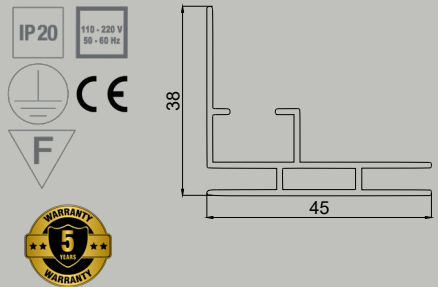

LIGHTBOX

mounted direct lighting

PRODUCT POWER	BODY MATERIAL	DIMENSIONS	CUT OUT	LED CHIP BRAND	LUMEN OUTPUT	CRI (Colour Rendering Index)	WARRANTY
125W/m2	Aluminium	4mm x Any Length	Surface	SAMSUNG	12500lm	CRI>80	5 years