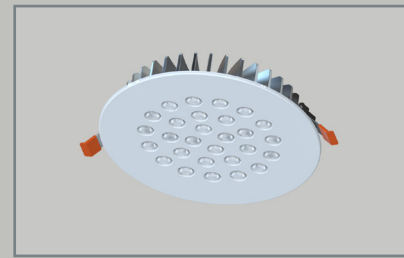

## SQUARE 30

flush mounted direct lighting

PRODUCT POWER	BODY MATERIAL	DIMENSIONS	CUT OUT	LED CHIP BRAND	LUMEN OUTPUT	CRI (Colour Rendering Index)	WARRANTY
50W	Aluminium	230 x230mm	200 x200mm	CREE-USA	7300lm	CRI>80	5 years