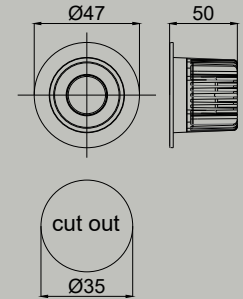

MILA TRACK LIGHT

track lighting

PRODUCT POWER	BODY MATERIAL	DIMENSIONS	CUT OUT	LED CHIP BRAND	LUMEN OUTPUT	CRI (Colour Rendering Index)	WARRANTY
35W	Aluminium	120 x 120mm	With track	CREE-USA	5110lm	CRI>80	5 years