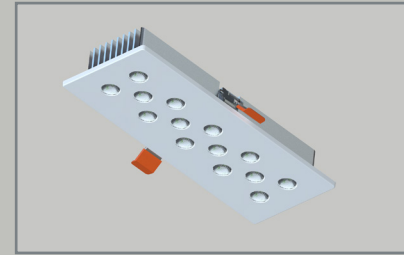

COSMOS 20 G

flush mounted direct lighting **Anti-Glare**

PRODUCT POWER	BODY MATERIAL	DIMENSIONS	CUT OUT	LED CHIP BRAND	LUMEN OUTPUT	CRI (Colour Rendering Index)	WARRANTY
35W	Aluminium	Ø200mm	Ø180mm	CREE-USA	5110lm	CRI>80	5 years