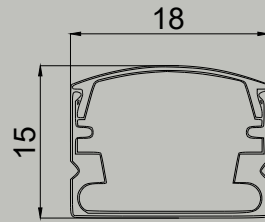

LINE EDGE LINEAR

mounted direct lighting

PRODUCT POWER	BODY MATERIAL	DIMENSIONS	CUT OUT	LED CHIP BRAND	LUMEN OUTPUT	CRI (Colour Rendering Index)	WARRANTY
15W	Aluminium	19 x 19mm	Surface	SAMSUNG	2190lm	CRI>80	5 years