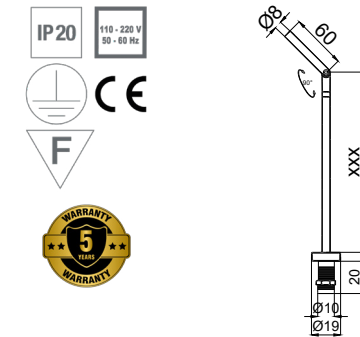

SUPP LIGHT

standing and portable direct lighting

PRODUCT POWER	BODY MATERIAL	DIMENSIONS	CUT OUT	LED CHIP BRAND	LUMEN OUTPUT	CRI (Colour Rendering Index)	WARRANTY
3,3W	Aluminium	8mm x Any Length	Ø10 mm	CREE-USA	481.8lm	CRI>90	5 years