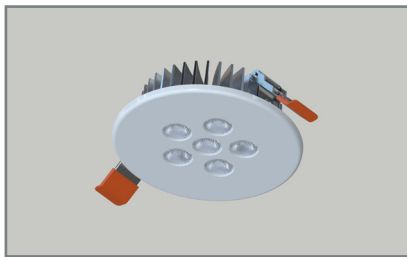

## COSMOS 28

flush mounted direct lighting

PRODUCT POWER	BODY MATERIAL	DIMENSIONS	CUT OUT	LED CHIP BRAND	LUMEN OUTPUT	CRI (Colour Rendering Index)	WARRANTY
50W	Aluminium	Ø240mm	Ø210mm	CREE-USA	7300lm	CRI>80	5 years