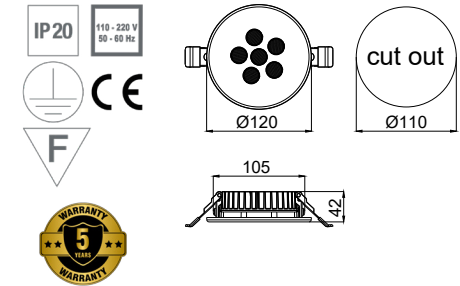

## ORBIX 12 G

flush mounted direct lighting

Anti-Glare

PRODUCT POWER	BODY MATERIAL	DIMENSIONS	CUT OUT	LED CHIP BRAND	LUMEN OUTPUT	CRI (Colour Rendering Index)	WARRANTY
22W	Aluminium	Ø155mm	Ø140mm	CREE-USA	3212lm	CRI>80	5 years

## ORBIX 20 G

flush mounted direct lighting

Anti-Glare

PRODUCT POWER	BODY MATERIAL	DIMENSIONS	CUT OUT	LED CHIP BRAND	LUMEN OUTPUT	CRI (Colour Rendering Index)	WARRANTY
35W	Aluminium	Ø190 x 170mm	300 x 55mm	CREE-USA	5110lm	CRI>80	5 years