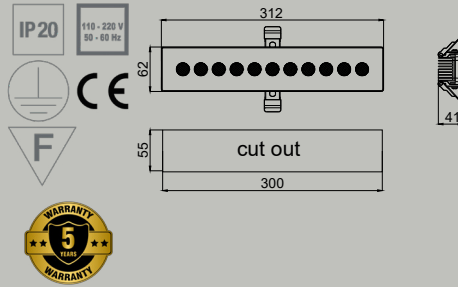

QUADRA 11 G

flush mounted direct lighting **Anti-Glare**

PRODUCT POWER	BODY MATERIAL	DIMENSIONS	CUT OUT	LED CHIP BRAND	LUMEN OUTPUT	CRI (Colour Rendering Index)	WARRANTY
19W	Aluminium	310 x 60mm	300 x 55mm	CREE-USA	2774lm	CRI>80	5 years