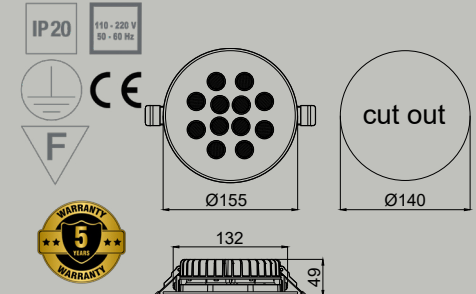

ORBIX 12 G

flush mounted direct lighting

Anti-Glare

PRODUCT POWER	BODY MATERIAL	DIMENSIONS	CUT OUT	LED CHIP BRAND	LUMEN OUTPUT	CRI (Colour Rendering Index)	WARRANTY
22W	Aluminium	Ø155mm	Ø140mm	CREE-USA	3212lm	CRI>80	5 years