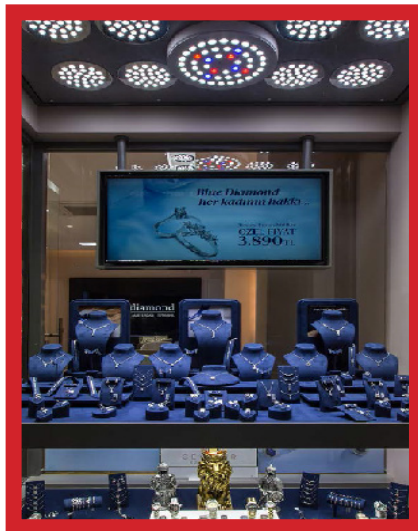

Meraled Flicker-Free Technology...

Meraled reduces flicker through Intelligent Dynamic Light Adjustment, ensuring a comfortable and consistent viewing experience. This advanced technology prevents high-speed LED flashes that can occur at low brightness levels, eliminating flicker and enhancing visual comfort.

NOW YOU NOTICE THE GLOW

The Effect of Bright Luminaires

Bright luminaires can cause glare, making the lighting less comfortable. Anti-glare LED lights offer a more pleasant and effective lighting experience. When the lens is positioned too close to the surface, the light becomes scattered throughout the room instead of being focused on the products, reducing the effectiveness of the lighting.