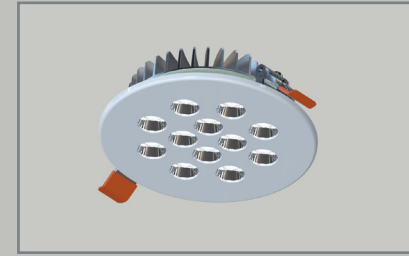

ORBIX 28 G

flush mounted direct lighting

Anti-Glare

PRODUCT POWER	BODY MATERIAL	DIMENSIONS	CUT OUT	LED CHIP BRAND	LUMEN OUTPUT	CRI (Colour Rendering Index)	WARRANTY
50W	Aluminium	Ø230mm	Ø200mm	CREE-USA	7008lm	CRI>80	5 years