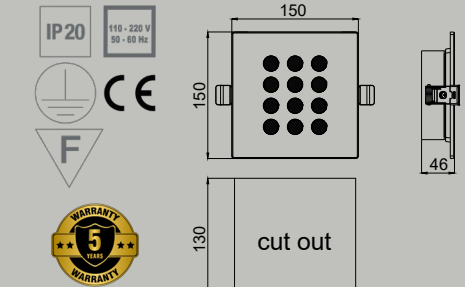

SQUARE 12 G

flush mounted direct lighting **Anti-Glare**

PRODUCT POWER	BODY MATERIAL	DIMENSIONS	CUT OUT	LED CHIP BRAND	LUMEN OUTPUT	CRI (Colour Rendering Index)	WARRANTY
22W	Aluminium	150 x 150mm	130 x 130mm	CREE-USA	3212lm	CRI>80	5 years