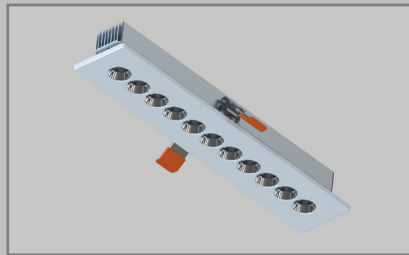

## SQUARE 30 G

flush mounted direct lighting **Anti-Glare**

PRODUCT POWER	BODY MATERIAL	DIMENSIONS	CUT OUT	LED CHIP BRAND	LUMEN OUTPUT	CRI (Colour Rendering Index)	WARRANTY
50W	Aluminium	230 x 230mm	200 x 200mm	CREE-USA	7300lm	CRI>80	5 years