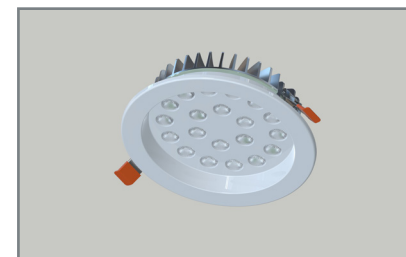

ORBIX 6

flush mounted direct lighting

PRODUCT POWER	BODY MATERIAL	DIMENSIONS	CUT OUT	LED CHIP BRAND	LUMEN OUTPUT	CRI (Colour Rendering Index)	WARRANTY
11W	Aluminium	Ø120mm	Ø110mm	CREE-USA	1606lm	CRI>80	5 years