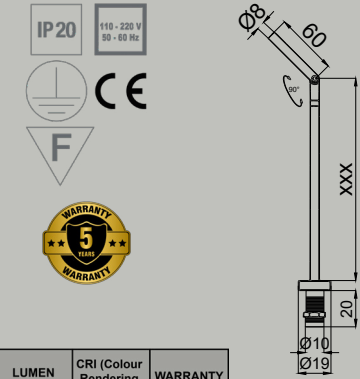

POLE LIGHT

standing and portable direct lighting

PRODUCT POWER	BODY MATERIAL	DIMENSIONS	CUT OUT	LED CHIP BRAND	LUMEN OUTPUT	CRI (Colour Rendering Index)	WARRANTY
3,3W	Aluminium	8mm x Any Length	Ø10 mm	CREE-USA	481.8lm	CRI>90	5 years