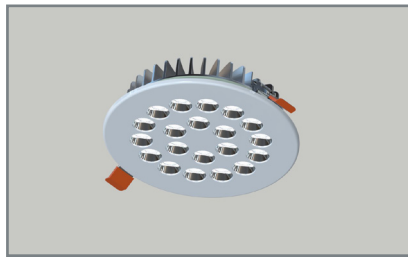

ORBIX 12 G

flush mounted direct lighting

Anti-Glare

PRODUCT POWER	BODY MATERIAL	DIMENSIONS	CUT OUT	LED CHIP BRAND	LUMEN OUTPUT	CRI (Colour Rendering Index)	WARRANTY
22W	Aluminium	Ø155mm	Ø140mm	CREE-USA	3212lm	CRI>80	5 years