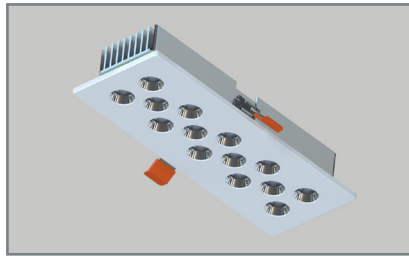

QUADRA 14 G

flush mounted direct lighting **Anti-Glare**

PRODUCT POWER	BODY MATERIAL	DIMENSIONS	CUT OUT	LED CHIP BRAND	LUMEN OUTPUT	CRI (Colour Rendering Index)	WARRANTY
25W	Aluminium	260 x 100mm	245 x 90mm	CREE-USA	3650lm	CRI>80	5 years

SQUARE 30 G

flush mounted direct lighting **Anti-Glare**

PRODUCT POWER	BODY MATERIAL	DIMENSIONS	CUT OUT	LED CHIP BRAND	LUMEN OUTPUT	CRI (Colour Rendering Index)	WARRANTY
50W	Aluminium	230 x 230mm	200 x 200mm	CREE-USA	7300lm	CRI>80	5 years

QUADRA 11 G

flush mounted direct lighting **Anti-Glare**

PRODUCT POWER	BODY MATERIAL	DIMENSIONS	CUT OUT	LED CHIP BRAND	LUMEN OUTPUT	CRI (Colour Rendering Index)	WARRANTY
19W	Aluminium	310 x 60mm	300 x 55mm	CREE-USA	2774lm	CRI>80	5 years

SQUARE 12 G

flush mounted direct lighting **Anti-Glare**

PRODUCT POWER	BODY MATERIAL	DIMENSIONS	CUT OUT	LED CHIP BRAND	LUMEN OUTPUT	CRI (Colour Rendering Index)	WARRANTY
22W	Aluminium	150 x 150mm	130 x 130mm	CREE-USA	3212lm	CRI>80	5 years