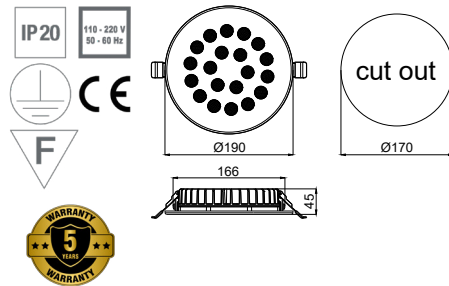

ORBIX 20 G

flush mounted direct lighting

Anti-Glare

PRODUCT POWER	BODY MATERIAL	DIMENSIONS	CUT OUT	LED CHIP BRAND	LUMEN OUTPUT	CRI (Colour Rendering Index)	WARRANTY
35W	Aluminium	Ø190 x 170mm	300 x 55mm	CREE-USA	5110lm	CRI>80	5 years