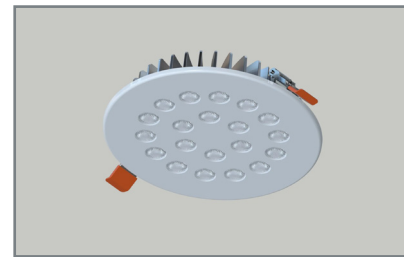

SQUARE 12

flush mounted direct lighting

PRODUCT POWER	BODY MATERIAL	DIMENSIONS	CUT OUT	LED CHIP BRAND	LUMEN OUTPUT	CRI (Colour Rendering Index)	WARRANTY
22W	Aluminium	150 x150mm	130 x130mm	CREE-USA	3212lm	CRI>80	5 years