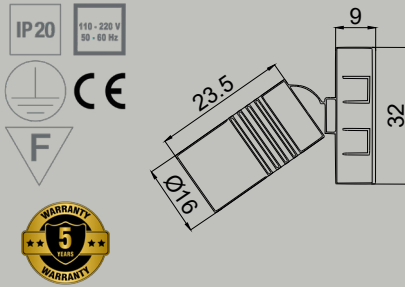

NOX MAGNET 1

mounted direct lighting

PRODUCT POWER	BODY MATERIAL	DIMENSIONS	CUT OUT	LED CHIP BRAND	LUMEN OUTPUT	CRI (Colour Rendering Index)	WARRANTY
1W	Aluminium	16 x 24mm	With magnetic track	CREE-USA	146lm	CRI>90	5 years