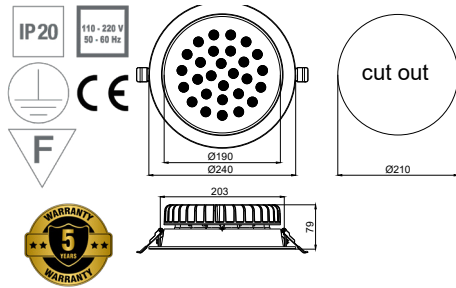

COSMOS 28 G

flush mounted direct lighting **Anti-Glare**

PRODUCT POWER	BODY MATERIAL	DIMENSIONS	CUT OUT	LED CHIP BRAND	LUMEN OUTPUT	CRI (Colour Rendering Index)	WARRANTY
50W	Aluminium	Ø240mm	Ø220mm	CREE-USA	7008lm	CRI>80	5 years