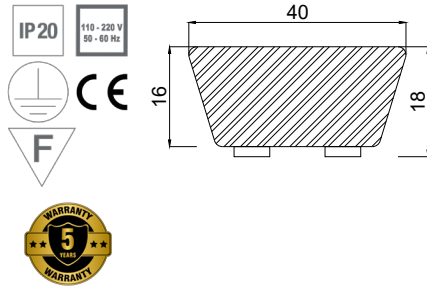

SML/Stable Profile

mounted direct lighting

PRODUCT POWER	BODY MATERIAL	DIMENSIONS	CUT OUT	LED CHIP BRAND	LUMEN OUTPUT	CRI (Colour Rendering Index)	WARRANTY
35W/M	Aluminium	41 x 18mm x Any Length	Surface	CREE-USA	5110lm	CRI>80	5 years