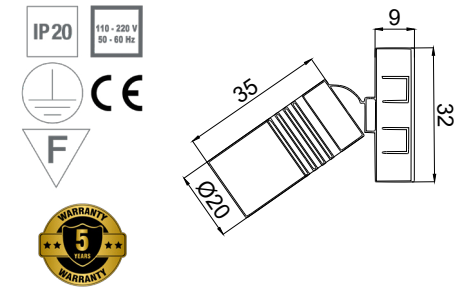

NOX MAGNET 3

mounted direct lighting

PRODUCT POWER	BODY MATERIAL	DIMENSIONS	CUT OUT	LED CHIP BRAND	LUMEN OUTPUT	CRI (Colour Rendering Index)	WARRANTY
3W	Aluminium	20 x 35mm	With magnetic track	CREE-USA	438lm	CRI>90	5 years