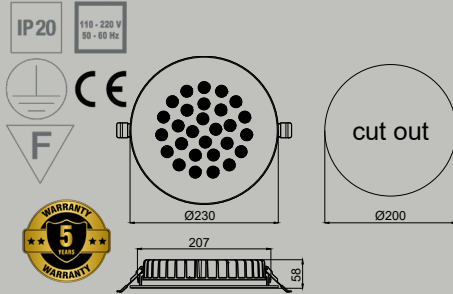

ORBIX 28 G

flush mounted direct lighting

Anti-Glare

PRODUCT POWER	BODY MATERIAL	DIMENSIONS	CUT OUT	LED CHIP BRAND	LUMEN OUTPUT	CRI (Colour Rendering Index)	WARRANTY
50W	Aluminium	Ø230mm	Ø200mm	CREE-USA	7008lm	CRI>80	5 years