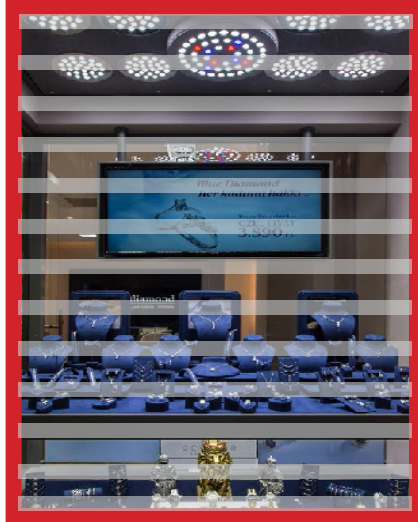

What is Flicker in LED Lights ?

LED lights can produce an invisible flicker caused by rapid fluctuations in brightness. While this flicker is typically not visible to the naked eye, it can lead to discomfort such as eye strain, headaches, and difficulty concentrating. In some cases, invisible flicker may become noticeable, particularly if you observe streaks in moving objects or vertical lines in photos, indicating that the light source may be flickering.