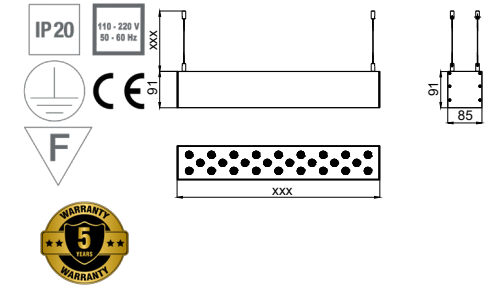

SILVA 3

surface mounted or pendant direct lighting

PRODUCT POWER	BODY MATERIAL	DIMENSIONS	CUT OUT	LED CHIP BRAND	LUMEN OUTPUT	CRI (Colour Rendering Index)	WARRANTY
35W/M	Aluminium	100 x 100mm x Any Length	Pendant Lighting	CREE-USA	5110lm	CRI>80	5 years