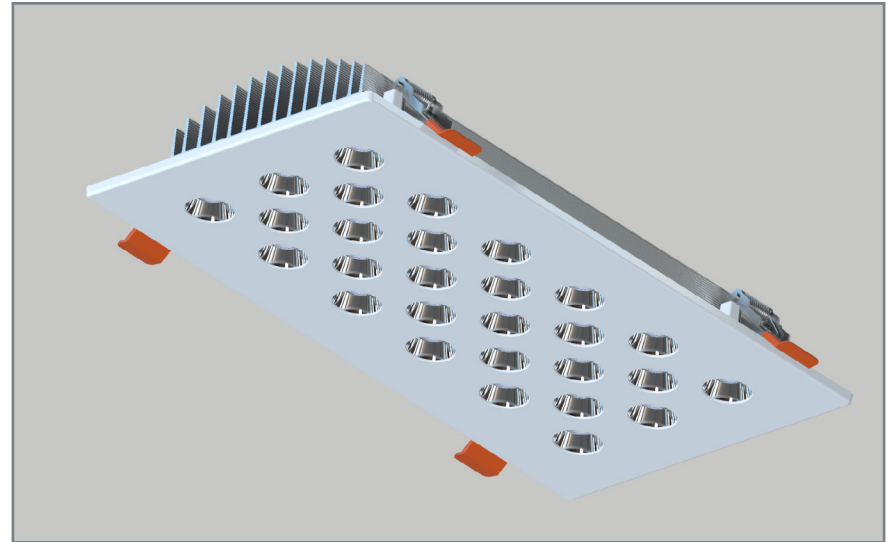

## QUADRA 28 G

flush mounted direct lighting

Anti-Glare

PRODUCT POWER	BODY MATERIAL	DIMENSIONS	CUT OUT	LED CHIP BRAND	LUMEN OUTPUT	CRI (Colour Rendering Index)	WARRANTY
50W	Aluminium	330 x 180mm	290 x 150mm	CREE-USA	7008lm	CRI>80	5 years