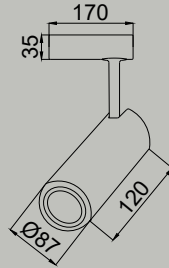

MILA TRACK LIGHT

track lighting

PRODUCT POWER	BODY MATERIAL	DIMENSIONS	CUT OUT	LED CHIP BRAND	LUMEN OUTPUT	CRI (Colour Rendering Index)	WARRANTY
35W	Aluminium	120 x 120mm	With track	CREE-USA	5110lm	CRI>80	5 years

PINA

flush mounted direct lighting

PRODUCT POWER	BODY MATERIAL	DIMENSIONS	CUT OUT	LED CHIP BRAND	LUMEN OUTPUT	CRI (Colour Rendering Index)	WARRANTY
2W	Aluminium	Ø47mm	Ø35mm	CREE-USA	292lm	CRI>80	5 years

SILA TRACK LIGHT

track lighting

PRODUCT POWER	BODY MATERIAL	DIMENSIONS	CUT OUT	LED CHIP BRAND	LUMEN OUTPUT	CRI (Colour Rendering Index)	WARRANTY
35W	Aluminium	120 x 120mm	With track	CREE-USA	5110lm	CRI>80	5 years

LUNA

flush mounted direct lighting

PRODUCT POWER	BODY MATERIAL	DIMENSIONS	CUT OUT	LED CHIP BRAND	LUMEN OUTPUT	CRI (Colour Rendering Index)	WARRANTY
8W	Aluminium	Ø85mm	Ø70mm	SAMSUNG	1168lm	CRI>80	5 years