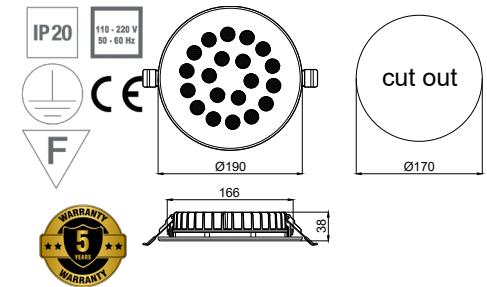

ORBIX 20

flush mounted direct lighting

PRODUCT POWER	BODY MATERIAL	DIMENSIONS	CUT OUT	LED CHIP BRAND	LUMEN OUTPUT	CRI (Colour Rendering Index)	WARRANTY
35W	Aluminium	Ø190mm	Ø170mm	CREE-USA	5110lm	CRI>80	5 years