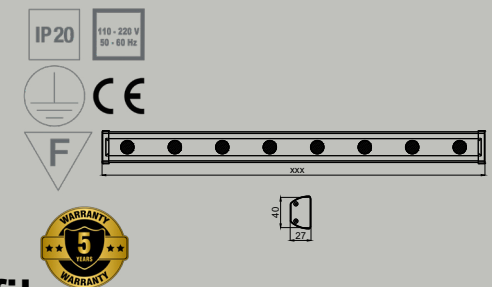

MRL/Movable Profile

mounted direct lighting

PRODUCT POWER	BODY MATERIAL	DIMENSIONS	CUT OUT	LED CHIP BRAND	LUMEN OUTPUT	CRI (Colour Rendering Index)	WARRANTY
35W/M	Aluminium	41 x 25mm x Any Length	Surface	CREE-USA	5110lm	CRI>80	5 years