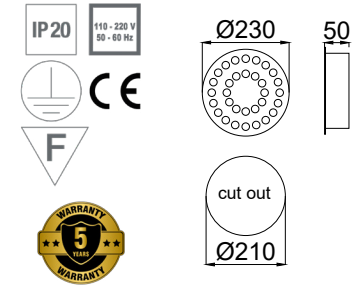

QUADRA SPARK

flush mounted direct lighting

PRODUCT POWER	BODY MATERIAL	DIMENSIONS	CUT OUT	LED CHIP BRAND	LUMEN OUTPUT	CRI (Colour Rendering Index)	WARRANTY
54W	Aluminium	350 x 210mm	330 x 190mm	CREE-USA	7884lm	CRI>80	5 years