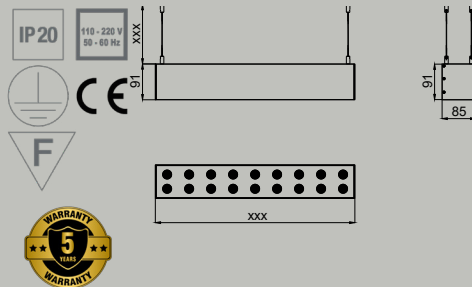

SILVA 2

surface mounted or pendant direct lighting

PRODUCT POWER	BODY MATERIAL	DIMENSIONS	CUT OUT	LED CHIP BRAND	LUMEN OUTPUT	CRI (Colour Rendering Index)	WARRANTY
35W/M	Aluminium	100 x 100mm x Any Length	Pendant Lighting	CREE-USA	5110lm	CRI>80	5 years