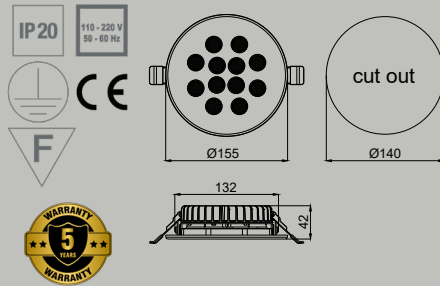

## ORBIX 28

flush mounted direct lighting

PRODUCT POWER	BODY MATERIAL	DIMENSIONS	CUT OUT	LED CHIP BRAND	LUMEN OUTPUT	CRI (Colour Rendering Index)	WARRANTY
50W	Aluminium	Ø230mm	Ø200mm	CREE-USA	7008lm	CRI>80	5 years

## SQUARE 12

flush mounted direct lighting

PRODUCT POWER	BODY MATERIAL	DIMENSIONS	CUT OUT	LED CHIP BRAND	LUMEN OUTPUT	CRI (Colour Rendering Index)	WARRANTY
22W	Aluminium	150 x150mm	130 x130mm	CREE-USA	3212lm	CRI>80	5 years

## ORBIX 20

flush mounted direct lighting

PRODUCT POWER	BODY MATERIAL	DIMENSIONS	CUT OUT	LED CHIP BRAND	LUMEN OUTPUT	CRI (Colour Rendering Index)	WARRANTY
35W	Aluminium	Ø190mm	Ø170mm	CREE-USA	5110lm	CRI>80	5 years