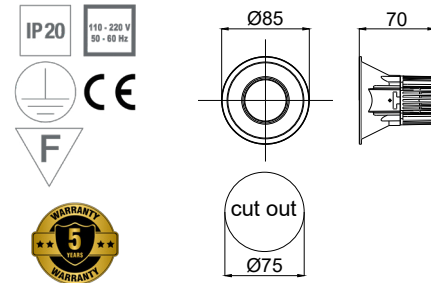

NOVA

flush mounted direct lighting

PRODUCT POWER	BODY MATERIAL	DIMENSIONS	CUT OUT	LED CHIP BRAND	LUMEN OUTPUT	CRI (Colour Rendering Index)	WARRANTY
10W	Aluminium	Ø85mm	Ø75mm	SAMSUNG	1460lm	CRI>80	5 years