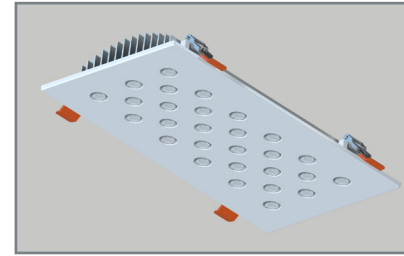

COSMOS 28 G

flush mounted direct lighting **Anti-Glare**

PRODUCT POWER	BODY MATERIAL	DIMENSIONS	CUT OUT	LED CHIP BRAND	LUMEN OUTPUT	CRI (Colour Rendering Index)	WARRANTY
50W	Aluminium	Ø240mm	Ø220mm	CREE-USA	7008lm	CRI>80	5 years