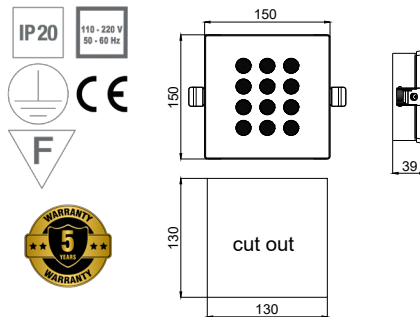

## QUADRA 14

flush mounted direct lighting

PRODUCT POWER	BODY MATERIAL	DIMENSIONS	CUT OUT	LED CHIP BRAND	LUMEN OUTPUT	CRI (Colour Rendering Index)	WARRANTY
25W	Aluminium	260 x 100mm	245 x 90mm	CREE-USA	3650lm	CRI>80	5 years

## SQUARE 30

flush mounted direct lighting

PRODUCT POWER	BODY MATERIAL	DIMENSIONS	CUT OUT	LED CHIP BRAND	LUMEN OUTPUT	CRI (Colour Rendering Index)	WARRANTY
50W	Aluminium	230 x230mm	200 x200mm	CREE-USA	7300lm	CRI>80	5 years

## ORBIX 28

flush mounted direct lighting

PRODUCT POWER	BODY MATERIAL	DIMENSIONS	CUT OUT	LED CHIP BRAND	LUMEN OUTPUT	CRI (Colour Rendering Index)	WARRANTY
50W	Aluminium	Ø230mm	Ø200mm	CREE-USA	7008lm	CRI>80	5 years