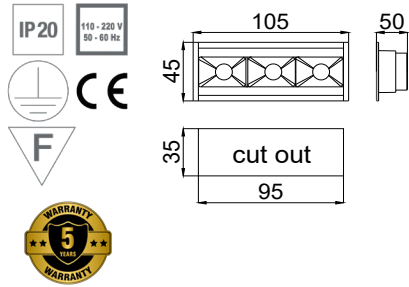

PAL 3

flush mounted direct lighting

PRODUCT POWER	BODY MATERIAL	DIMENSIONS	CUT OUT	LED CHIP BRAND	LUMEN OUTPUT	CRI (Colour Rendering Index)	WARRANTY
6W	Aluminium	105 x 45mm	95 x 35mm	CREE-USA	876lm	CRI>80	5 years