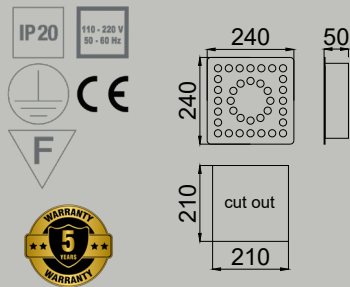

ORBIX SPARK

flush mounted direct lighting

PRODUCT POWER	BODY MATERIAL	DIMENSIONS	CUT OUT	LED CHIP BRAND	LUMEN OUTPUT	CRI (Colour Rendering Index)	WARRANTY
44W	Aluminium	Ø230mm	Ø210mm	CREE-USA	6424lm	CRI>80	5 years