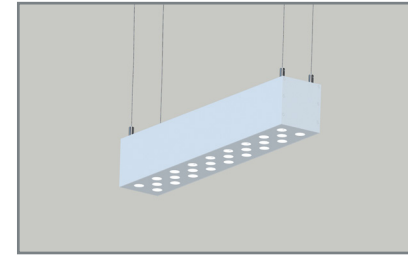

SILVA 1

surface mounted or pendant direct lighting

PRODUCT POWER	BODY MATERIAL	DIMENSIONS	CUT OUT	LED CHIP BRAND	LUMEN OUTPUT	CRI (Colour Rendering Index)	WARRANTY
35W/M	Aluminium	100 x 100mm x Any Length	Pendant Lighting	CREE-USA	5110lm	CRI>80	5 years