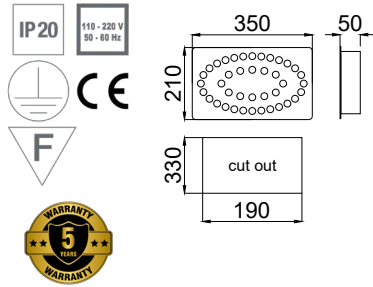

## COSMOS 28

flush mounted direct lighting

PRODUCT POWER	BODY MATERIAL	DIMENSIONS	CUT OUT	LED CHIP BRAND	LUMEN OUTPUT	CRI (Colour Rendering Index)	WARRANTY
50W	Aluminium	Ø240mm	Ø210mm	CREE-USA	7300lm	CRI>80	5 years

## ORBIX 6

flush mounted direct lighting

PRODUCT POWER	BODY MATERIAL	DIMENSIONS	CUT OUT	LED CHIP BRAND	LUMEN OUTPUT	CRI (Colour Rendering Index)	WARRANTY
11W	Aluminium	Ø120mm	Ø110mm	CREE-USA	1606lm	CRI>80	5 years

## COSMOS 20

flush mounted direct lighting

PRODUCT POWER	BODY MATERIAL	DIMENSIONS	CUT OUT	LED CHIP BRAND	LUMEN OUTPUT	CRI (Colour Rendering Index)	WARRANTY
35W	Aluminium	Ø200mm	Ø180mm	CREE-USA	5110lm	CRI>80	5 years