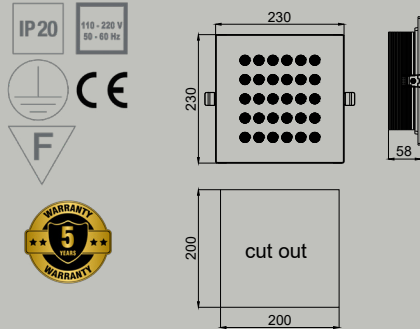

SQUARE 30

flush mounted direct lighting

PRODUCT POWER	BODY MATERIAL	DIMENSIONS	CUT OUT	LED CHIP BRAND	LUMEN OUTPUT	CRI (Colour Rendering Index)	WARRANTY
50W	Aluminium	230 x230mm	200 x200mm	CREE-USA	7300lm	CRI>80	5 years