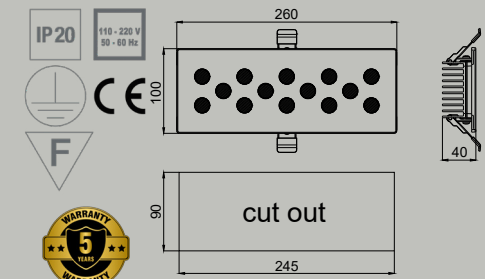

QUADRA 14

flush mounted direct lighting

PRODUCT POWER	BODY MATERIAL	DIMENSIONS	CUT OUT	LED CHIP BRAND	LUMEN OUTPUT	CRI (Colour Rendering Index)	WARRANTY
25W	Aluminium	260 x 100mm	245 x 90mm	CREE-USA	3650lm	CRI>80	5 years