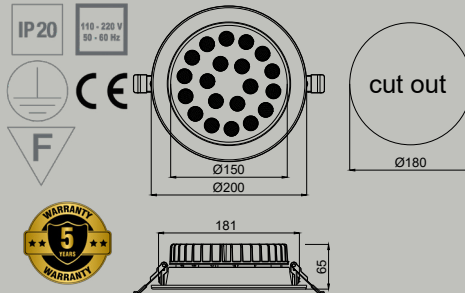

COSMOS 20 G

flush mounted direct lighting **Anti-Glare**

PRODUCT POWER	BODY MATERIAL	DIMENSIONS	CUT OUT	LED CHIP BRAND	LUMEN OUTPUT	CRI (Colour Rendering Index)	WARRANTY
35W	Aluminium	Ø200mm	Ø180mm	CREE-USA	5110lm	CRI>80	5 years