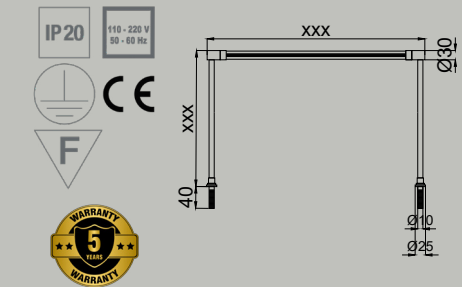

GOALPOST

standing and portable direct lighting

PRODUCT POWER	BODY MATERIAL	DIMENSIONS	CUT OUT	LED CHIP BRAND	LUMEN OUTPUT	CRI (Colour Rendering Index)	WARRANTY
35W	Aluminium	30mm x Any Length	Ø10 mm	CREE-USA	5110lm	CRI>80	5 years