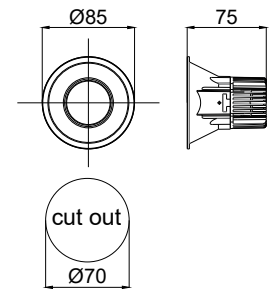

SILA TRACK LIGHT

track lighting

PRODUCT POWER	BODY MATERIAL	DIMENSIONS	CUT OUT	LED CHIP BRAND	LUMEN OUTPUT	CRI (Colour Rendering Index)	WARRANTY
35W	Aluminium	120 x 120mm	With track	CREE-USA	5110lm	CRI>80	5 years