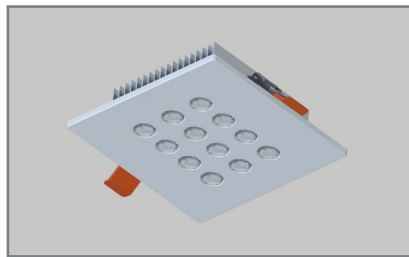

ORBIX 28

flush mounted direct lighting

PRODUCT POWER	BODY MATERIAL	DIMENSIONS	CUT OUT	LED CHIP BRAND	LUMEN OUTPUT	CRI (Colour Rendering Index)	WARRANTY
50W	Aluminium	Ø230mm	Ø200mm	CREE-USA	7008lm	CRI>80	5 years