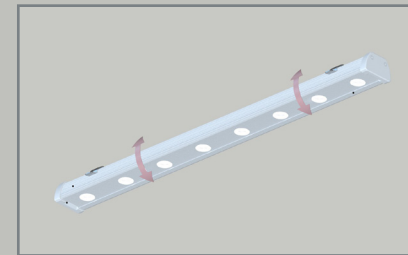

SILVA 2

surface mounted or pendant direct lighting

PRODUCT POWER	BODY MATERIAL	DIMENSIONS	CUT OUT	LED CHIP BRAND	LUMEN OUTPUT	CRI (Colour Rendering Index)	WARRANTY
35W/M	Aluminium	100 x 100mm x Any Length	Pendant Lighting	CREE-USA	5110lm	CRI>80	5 years

MRL/Movable Profile

mounted direct lighting

PRODUCT POWER	BODY MATERIAL	DIMENSIONS	CUT OUT	LED CHIP BRAND	LUMEN OUTPUT	CRI (Colour Rendering Index)	WARRANTY
35W/M	Aluminium	41 x 25mm x Any Length	Surface	CREE-USA	5110lm	CRI>80	5 years