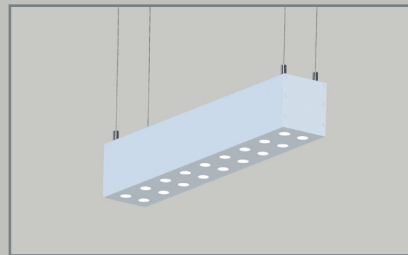

SILVA 3

surface mounted or pendant direct lighting

PRODUCT POWER	BODY MATERIAL	DIMENSIONS	CUT OUT	LED CHIP BRAND	LUMEN OUTPUT	CRI (Colour Rendering Index)	WARRANTY
35W/M	Aluminium	100 x 100mm x Any Length	Pendant Lighting	CREE-USA	5110lm	CRI>80	5 years