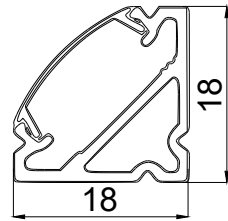

LINE EDGE LINEAR

mounted direct lighting

PRODUCT POWER	BODY MATERIAL	DIMENSIONS	CUT OUT	LED CHIP BRAND	LUMEN OUTPUT	CRI (Colour Rendering Index)	WARRANTY
15W	Aluminium	19 x 19mm	Surface	SAMSUNG	2190lm	CRI>80	5 years

LINE COVE LINEAR

mounted direct lighting

PRODUCT POWER	BODY MATERIAL	DIMENSIONS	CUT OUT	LED CHIP BRAND	LUMEN OUTPUT	CRI (Colour Rendering Index)	WARRANTY
15W	Aluminium	19 x 19mm	Surface	SAMSUNG	2190lm	CRI>80	5 years

Haven't discovered Meraled's website yet?

www.meraled.com