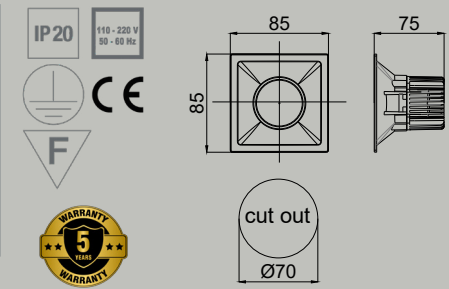

VERA

flush mounted direct lighting

PRODUCT POWER	BODY MATERIAL	DIMENSIONS	CUT OUT	LED CHIP BRAND	LUMEN OUTPUT	CRI (Colour Rendering Index)	WARRANTY
10W	Aluminium	Ø85 x 85mm	Ø70mm	SAMSUNG	1460lm	CRI>80	5 years