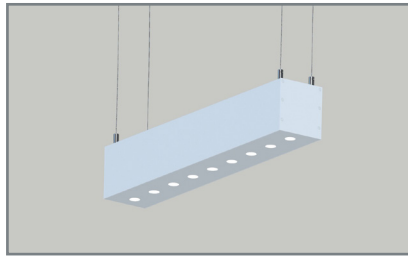

SILVA 1

surface mounted or pendant direct lighting

PRODUCT POWER	BODY MATERIAL	DIMENSIONS	CUT OUT	LED CHIP BRAND	LUMEN OUTPUT	CRI (Colour Rendering Index)	WARRANTY
35W/M	Aluminium	100 x 100mm x Any Length	Pendant Lighting	CREE-USA	5110lm	CRI>80	5 years

SILVA 3

surface mounted or pendant direct lighting

PRODUCT POWER	BODY MATERIAL	DIMENSIONS	CUT OUT	LED CHIP BRAND	LUMEN OUTPUT	CRI (Colour Rendering Index)	WARRANTY
35W/M	Aluminium	100 x 100mm x Any Length	Pendant Lighting	CREE-USA	5110lm	CRI>80	5 years

SILVA 2

surface mounted or pendant direct lighting

PRODUCT POWER	BODY MATERIAL	DIMENSIONS	CUT OUT	LED CHIP BRAND	LUMEN OUTPUT	CRI (Colour Rendering Index)	WARRANTY
35W/M	Aluminium	100 x 100mm x Any Length	Pendant Lighting	CREE-USA	5110lm	CRI>80	5 years

MRL/Movable Profile

mounted direct lighting

PRODUCT POWER	BODY MATERIAL	DIMENSIONS	CUT OUT	LED CHIP BRAND	LUMEN OUTPUT	CRI (Colour Rendering Index)	WARRANTY
35W/M	Aluminium	41 x 25mm x Any Length	Surface	CREE-USA	5110lm	CRI>80	5 years