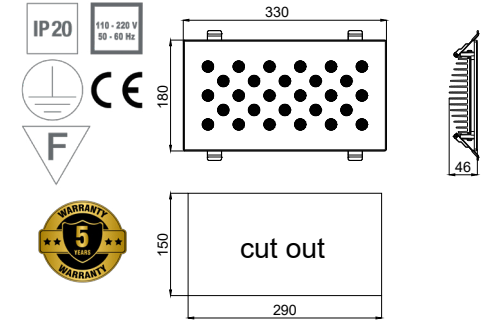

QUADRA 28

flush mounted direct lighting

PRODUCT POWER	BODY MATERIAL	DIMENSIONS	CUT OUT	LED CHIP BRAND	LUMEN OUTPUT	CRI (Colour Rendering Index)	WARRANTY
50W	Aluminium	330 x 180mm	290 x 150mm	CREE-USA	7008lm	CRI>80	5 years