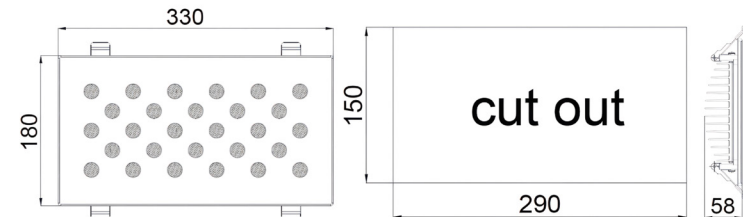

QUADRA 28 G

flush mounted direct lighting

Anti-Glare

PRODUCT POWER	BODY MATERIAL	DIMENSIONS	CUT OUT	LED CHIP BRAND	LUMEN OUTPUT	CRI (Colour Rendering Index)	WARRANTY
50W	Aluminium	330 x 180mm	290 x 150mm	CREE-USA	7008lm	CRI>80	5 years

BODY COLOR OPTIONS :