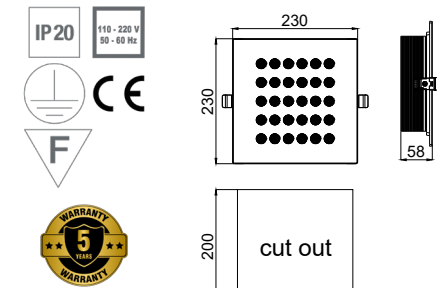

SQUARE 30 G

flush mounted direct lighting **Anti-Glare**

PRODUCT POWER	BODY MATERIAL	DIMENSIONS	CUT OUT	LED CHIP BRAND	LUMEN OUTPUT	CRI (Colour Rendering Index)	WARRANTY
50W	Aluminium	230 x 230mm	200 x 200mm	CREE-USA	7300lm	CRI>80	5 years