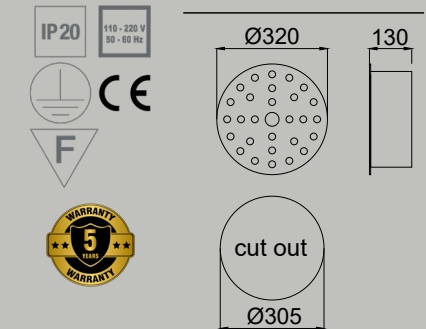

ROTATE LIGHT

flush mounted direct lighting

PRODUCT POWER	BODY MATERIAL	DIMENSIONS	CUT OUT	LED CHIP BRAND	LUMEN OUTPUT	CRI (Colour Rendering Index)	WARRANTY
55W	Aluminium	Ø320mm	Ø305mm	CREE-USA	8030lm	CRI>80	5 years