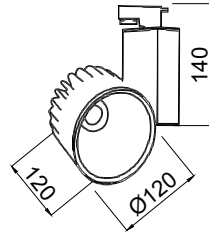

PINA

flush mounted direct lighting

PRODUCT POWER	BODY MATERIAL	DIMENSIONS	CUT OUT	LED CHIP BRAND	LUMEN OUTPUT	CRI (Colour Rendering Index)	WARRANTY
2W	Aluminium	Ø47mm	Ø35mm	CREE-USA	292lm	CRI>80	5 years