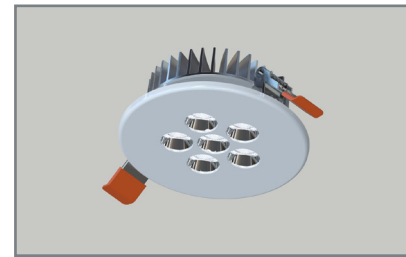

ORBIX 20 G

flush mounted direct lighting

Anti-Glare

PRODUCT POWER	BODY MATERIAL	DIMENSIONS	CUT OUT	LED CHIP BRAND	LUMEN OUTPUT	CRI (Colour Rendering Index)	WARRANTY
35W	Aluminium	Ø190 x 170mm	300 x 55mm	CREE-USA	5110lm	CRI>80	5 years