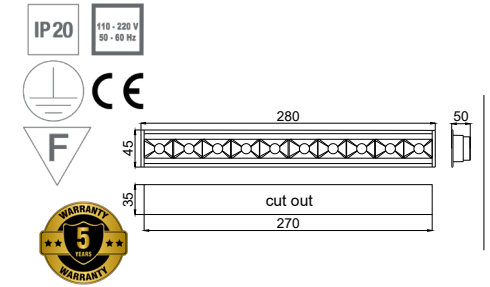

PAL 10

flush mounted direct lighting

PRODUCT POWER	BODY MATERIAL	DIMENSIONS	CUT OUT	LED CHIP BRAND	LUMEN OUTPUT	CRI (Colour Rendering Index)	WARRANTY
25W	Aluminium	280 x 45mm	270 x 35mm	CREE-USA	3650lm	CRI>80	5 years