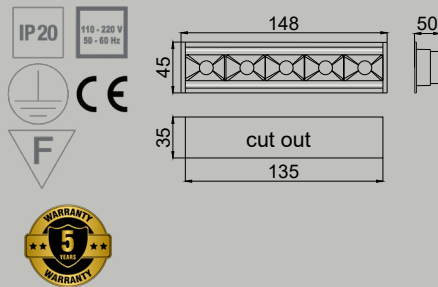

PAL 5

flush mounted direct lighting

PRODUCT POWER	BODY MATERIAL	DIMENSIONS	CUT OUT	LED CHIP BRAND	LUMEN OUTPUT	CRI (Colour Rendering Index)	WARRANTY
9W	Aluminium	148 x 45mm	135 x 35mm	CREE-USA	1314lm	CRI>80	5 years