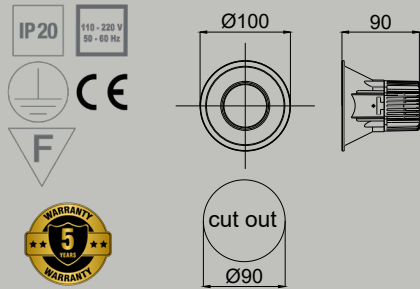

ORLA

flush mounted direct lighting

PRODUCT POWER	BODY MATERIAL	DIMENSIONS	CUT OUT	LED CHIP BRAND	LUMEN OUTPUT	CRI (Colour Rendering Index)	WARRANTY
10W	Aluminium	Ø100mm	Ø90mm	SAMSUNG	1460lm	CRI>80	5 years