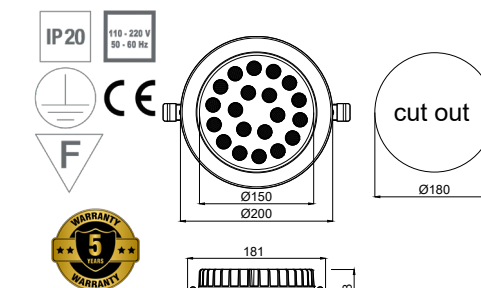

COSMOS 20

flush mounted direct lighting

PRODUCT POWER	BODY MATERIAL	DIMENSIONS	CUT OUT	LED CHIP BRAND	LUMEN OUTPUT	CRI (Colour Rendering Index)	WARRANTY
35W	Aluminium	Ø200mm	Ø180mm	CREE-USA	5110lm	CRI>80	5 years