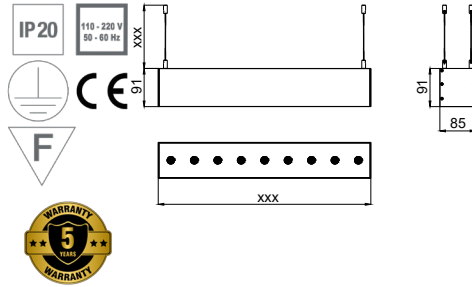

SILVA 1

surface mounted or pendant direct lighting

PRODUCT POWER	BODY MATERIAL	DIMENSIONS	CUT OUT	LED CHIP BRAND	LUMEN OUTPUT	CRI (Colour Rendering Index)	WARRANTY
35W/M	Aluminium	100 x 100mm x Any Length	Pendant Lighting	CREE-USA	5110lm	CRI>80	5 years