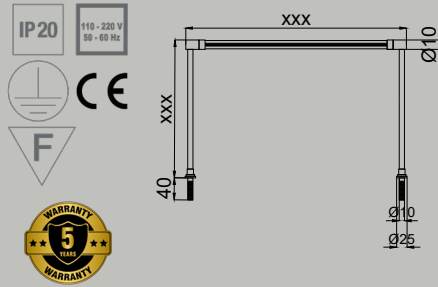

GOALPOST SLIM

standing and portable direct lighting

PRODUCT POWER	BODY MATERIAL	DIMENSIONS	CUT OUT	LED CHIP BRAND	LUMEN OUTPUT	CRI (Colour Rendering Index)	WARRANTY
25W/M	Aluminium	10mm x Any Length	Ø10 mm	SAMSUNG	3650lm	CRI>90	5 years