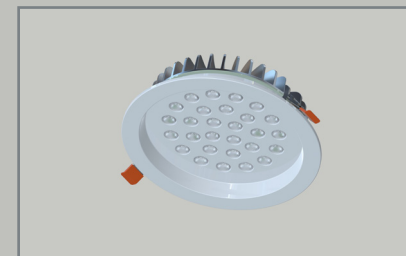

ORBIX 12

flush mounted direct lighting

PRODUCT POWER	BODY MATERIAL	DIMENSIONS	CUT OUT	LED CHIP BRAND	LUMEN OUTPUT	CRI (Colour Rendering Index)	WARRANTY
22W	Aluminium	Ø155mm	Ø140mm	CREE-USA	3212lm	CRI>80	5 years