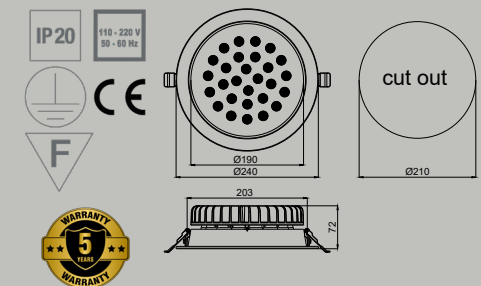

COSMOS 28

flush mounted direct lighting

PRODUCT POWER	BODY MATERIAL	DIMENSIONS	CUT OUT	LED CHIP BRAND	LUMEN OUTPUT	CRI (Colour Rendering Index)	WARRANTY
50W	Aluminium	Ø240mm	Ø210mm	CREE-USA	7300lm	CRI>80	5 years