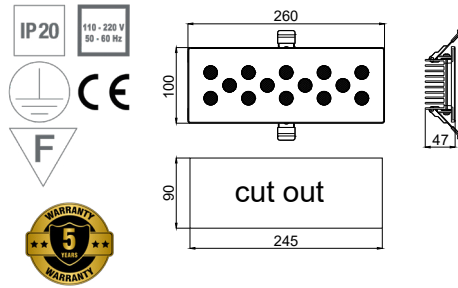

QUADRA 14 G

flush mounted direct lighting **Anti-Glare**

PRODUCT POWER	BODY MATERIAL	DIMENSIONS	CUT OUT	LED CHIP BRAND	LUMEN OUTPUT	CRI (Colour Rendering Index)	WARRANTY
25W	Aluminium	260 x 100mm	245 x 90mm	CREE-USA	3650lm	CRI>80	5 years