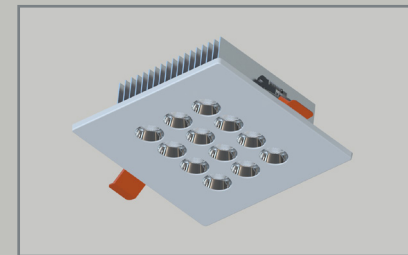

QUADRA 11 G

flush mounted direct lighting **Anti-Glare**

PRODUCT POWER	BODY MATERIAL	DIMENSIONS	CUT OUT	LED CHIP BRAND	LUMEN OUTPUT	CRI (Colour Rendering Index)	WARRANTY
19W	Aluminium	310 x 60mm	300 x 55mm	CREE-USA	2774lm	CRI>80	5 years