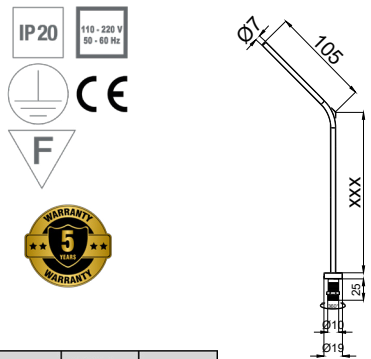

## GOALPOST

standing and portable direct lighting

PRODUCT POWER	BODY MATERIAL	DIMENSIONS	CUT OUT	LED CHIP BRAND	LUMEN OUTPUT	CRI (Colour Rendering Index)	WARRANTY
35W	Aluminium	30mm x Any Length	Ø10 mm	CREE-USA	5110lm	CRI>80	5 years

## GOALPOST SLIM

standing and portable direct lighting

PRODUCT POWER	BODY MATERIAL	DIMENSIONS	CUT OUT	LED CHIP BRAND	LUMEN OUTPUT	CRI (Colour Rendering Index)	WARRANTY
25W/M	Aluminium	10mm x Any Length	Ø10 mm	SAMSUNG	3650lm	CRI>90	5 years

## POLE LIGHT

standing and portable direct lighting

PRODUCT POWER	BODY MATERIAL	DIMENSIONS	CUT OUT	LED CHIP BRAND	LUMEN OUTPUT	CRI (Colour Rendering Index)	WARRANTY
3,3W	Aluminium	8mm x Any Length	Ø10 mm	CREE-USA	481.8lm	CRI>90	5 years