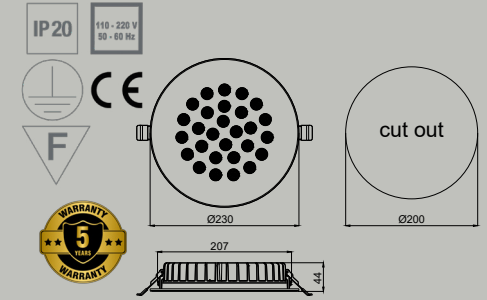

## QUADRA 14

flush mounted direct lighting

PRODUCT POWER	BODY MATERIAL	DIMENSIONS	CUT OUT	LED CHIP BRAND	LUMEN OUTPUT	CRI (Colour Rendering Index)	WARRANTY
25W	Aluminium	260 x 100mm	245 x 90mm	CREE-USA	3650lm	CRI>80	5 years

## SQUARE 30

flush mounted direct lighting

PRODUCT POWER	BODY MATERIAL	DIMENSIONS	CUT OUT	LED CHIP BRAND	LUMEN OUTPUT	CRI (Colour Rendering Index)	WARRANTY
50W	Aluminium	230 x230mm	200 x200mm	CREE-USA	7300lm	CRI>80	5 years