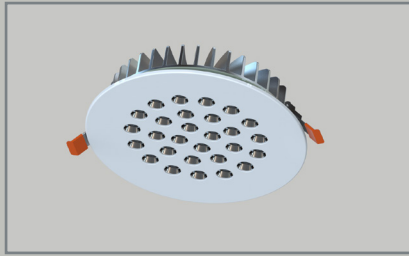

ORBIX 28 G

flush mounted direct lighting

Anti-Glare

PRODUCT POWER	BODY MATERIAL	DIMENSIONS	CUT OUT	LED CHIP BRAND	LUMEN OUTPUT	CRI (Colour Rendering Index)	WARRANTY
50W	Aluminium	Ø230mm	Ø200mm	CREE-USA	7008lm	CRI>80	5 years

ORBIX 12 G

flush mounted direct lighting

Anti-Glare

PRODUCT POWER	BODY MATERIAL	DIMENSIONS	CUT OUT	LED CHIP BRAND	LUMEN OUTPUT	CRI (Colour Rendering Index)	WARRANTY
22W	Aluminium	Ø155mm	Ø140mm	CREE-USA	3212lm	CRI>80	5 years

ORBIX 20 G

flush mounted direct lighting

Anti-Glare

PRODUCT POWER	BODY MATERIAL	DIMENSIONS	CUT OUT	LED CHIP BRAND	LUMEN OUTPUT	CRI (Colour Rendering Index)	WARRANTY
35W	Aluminium	Ø190 x 170mm	300 x 55mm	CREE-USA	5110lm	CRI>80	5 years

ORBIX 6 G

flush mounted direct lighting

Anti-Glare

PRODUCT POWER	BODY MATERIAL	DIMENSIONS	CUT OUT	LED CHIP BRAND	LUMEN OUTPUT	CRI (Colour Rendering Index)	WARRANTY
11W	Aluminium	Ø120mm	Ø110mm	CREE-USA	1606lm	CRI>80	5 years