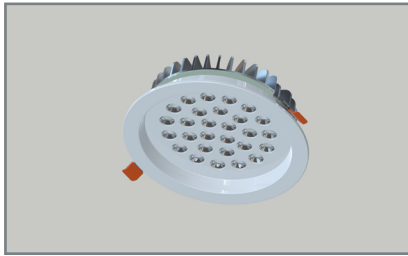

COSMOS 28 G

flush mounted direct lighting **Anti-Glare**

PRODUCT POWER	BODY MATERIAL	DIMENSIONS	CUT OUT	LED CHIP BRAND	LUMEN OUTPUT	CRI (Colour Rendering Index)	WARRANTY
50W	Aluminium	Ø240mm	Ø220mm	CREE-USA	7008lm	CRI>80	5 years

QUADRA 28

flush mounted direct lighting

PRODUCT POWER	BODY MATERIAL	DIMENSIONS	CUT OUT	LED CHIP BRAND	LUMEN OUTPUT	CRI (Colour Rendering Index)	WARRANTY
50W	Aluminium	330 x 180mm	290 x 150mm	CREE-USA	7008lm	CRI>80	5 years

COSMOS 20 G

flush mounted direct lighting **Anti-Glare**

PRODUCT POWER	BODY MATERIAL	DIMENSIONS	CUT OUT	LED CHIP BRAND	LUMEN OUTPUT	CRI (Colour Rendering Index)	WARRANTY
35W	Aluminium	Ø200mm	Ø180mm	CREE-USA	5110lm	CRI>80	5 years

QUADRA 14

flush mounted direct lighting

PRODUCT POWER	BODY MATERIAL	DIMENSIONS	CUT OUT	LED CHIP BRAND	LUMEN OUTPUT	CRI (Colour Rendering Index)	WARRANTY
25W	Aluminium	260 x 100mm	245 x 90mm	CREE-USA	3650lm	CRI>80	5 years