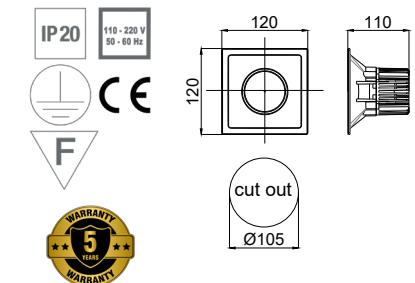

TIRA

flush mounted direct lighting

PRODUCT POWER	BODY MATERIAL	DIMENSIONS	CUT OUT	LED CHIP BRAND	LUMEN OUTPUT	CRI (Colour Rendering Index)	WARRANTY
10W	Aluminium	120 x 120mm	Ø105mm	SAMSUNG	1460lm	CRI>80	5 years