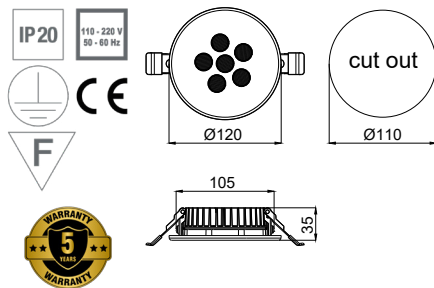

## ORBIX 20

flush mounted direct lighting

PRODUCT POWER	BODY MATERIAL	DIMENSIONS	CUT OUT	LED CHIP BRAND	LUMEN OUTPUT	CRI (Colour Rendering Index)	WARRANTY
35W	Aluminium	Ø190mm	Ø170mm	CREE-USA	5110lm	CRI>80	5 years

## ORBIX 12

flush mounted direct lighting

PRODUCT POWER	BODY MATERIAL	DIMENSIONS	CUT OUT	LED CHIP BRAND	LUMEN OUTPUT	CRI (Colour Rendering Index)	WARRANTY
22W	Aluminium	Ø155mm	Ø140mm	CREE-USA	3212lm	CRI>80	5 years

## COSMOS 28

flush mounted direct lighting

PRODUCT POWER	BODY MATERIAL	DIMENSIONS	CUT OUT	LED CHIP BRAND	LUMEN OUTPUT	CRI (Colour Rendering Index)	WARRANTY
50W	Aluminium	Ø240mm	Ø210mm	CREE-USA	7300lm	CRI>80	5 years