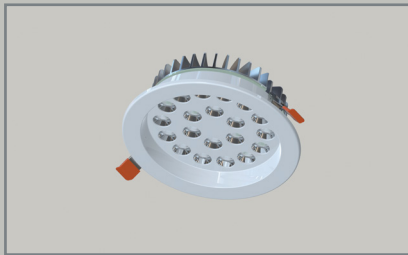

QUADRA 28

flush mounted direct lighting

PRODUCT POWER	BODY MATERIAL	DIMENSIONS	CUT OUT	LED CHIP BRAND	LUMEN OUTPUT	CRI (Colour Rendering Index)	WARRANTY
50W	Aluminium	330 x 180mm	290 x 150mm	CREE-USA	7008lm	CRI>80	5 years