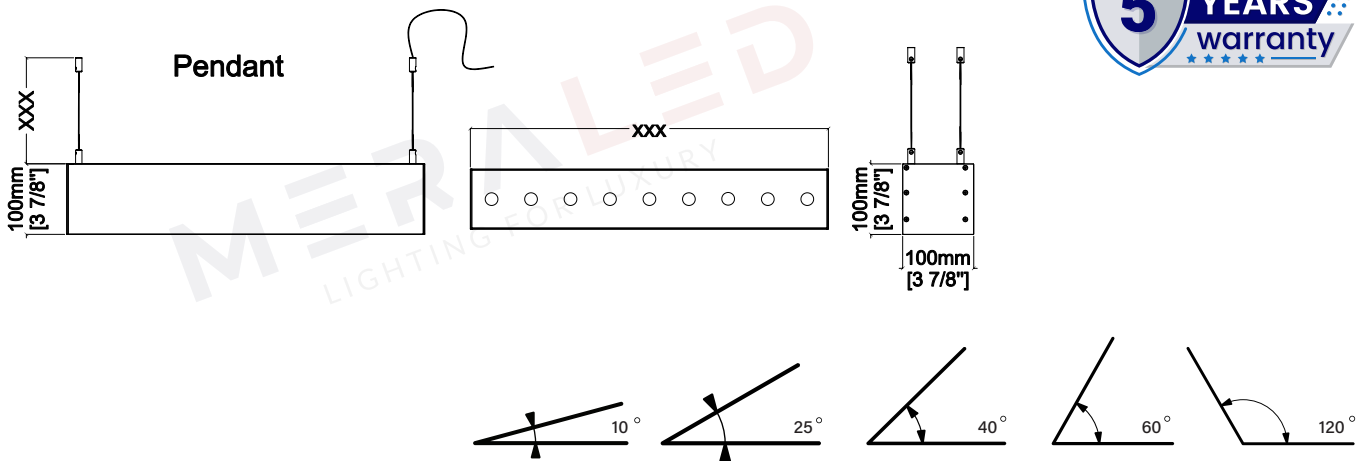

MERALED

LIGHTING FOR LUXURY

SILVA 1

Product and Technical Details

Product Power	35W/mt
Body Material	Aluminium
Dimensions	100mmxAny required length
Cut Out	Pendant-Mounted
Product Height	H:100mm
Led Chip Brand	CREE-USA
Lumen Output	5110lm
CRI (Color Rendering Index)	CRI>80-90
Warranty	5 Years
IP	IP20