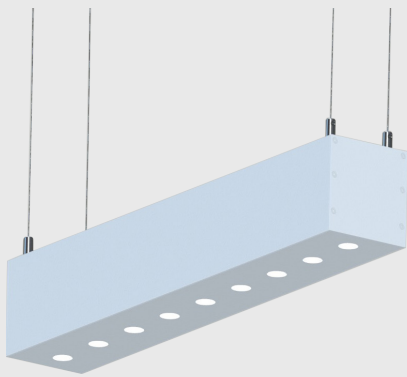

MERALED

LIGHTING FOR LUXURY

SILVA 1

Product and Technical Details

Product Power	35W/mt
Body Material	Aluminium
Dimensions	100mmxAny required length
Cut Out	Pendant-Mounted
Product Height	H:100mm
Led Chip Brand	CREE-USA
Lumen Output	5110lm
CRI (Color Rendering Index)	CRI>80-90
Warranty	5 Years
IP	IP20