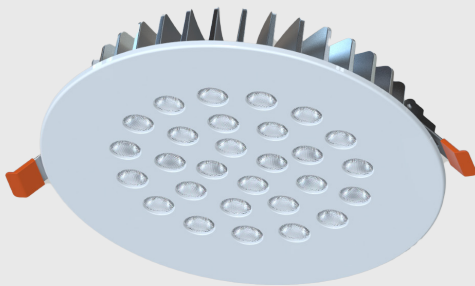

MERALED

LIGHTING FOR LUXURY

ORBIX 28

Product and Technical Details

Product Power	48W
Body Material	Aluminium
Dimensions	Ø230mm
Cut Out	Ø200mm
Product Height	H:50mm
Led Chip Brand	CREE-USA
Lumen Output	7050lm
CRI (Color Rendering Index)	CRI>80-90
Warranty	5 Years
IP	IP20